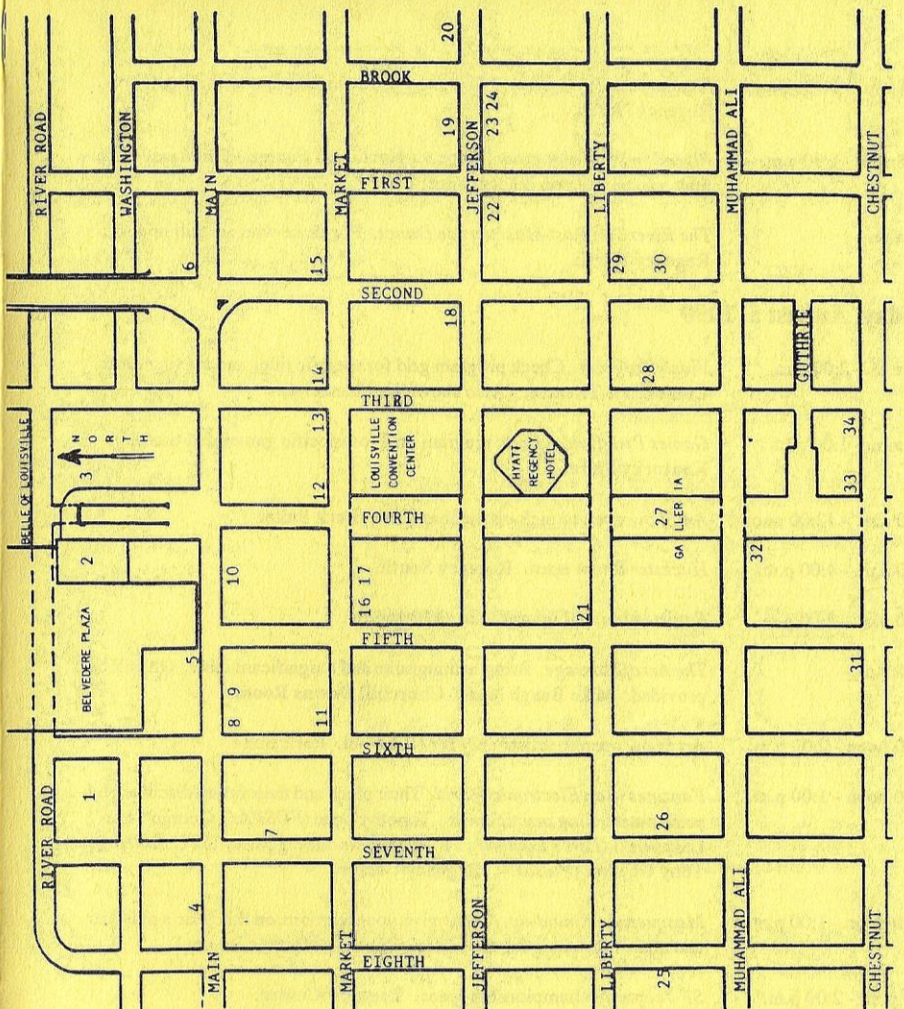

RIVERCON XV

OFF MAP

McDonald's Hamburgers (2nd & Broadway)
McDonald's Hamburgers (Market & Preston)
Cunningham's (5th & Breckinridge)
Dizzy Whiz (2nd & St. Catherine)
A. Baer Fabrics (515 E. Market St.)
Caufield's Novelties (10th & Main)
The Brown Hotel (4th & Broadway)
Holiday Inn (1st & Broadway)